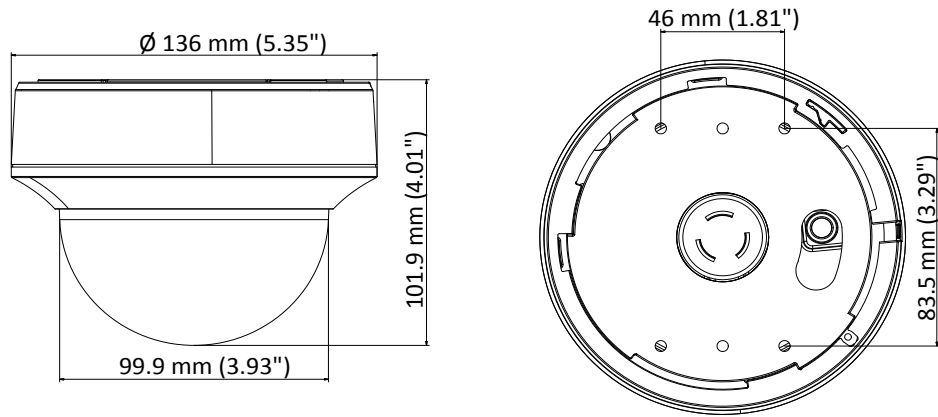

<b>Camera</b>	
Image Sensor	5 MP CMOS image sensor
Resolution	2560 (H) × 1944 (V)
Min. Illumination	Color: 0.01 Lux @ (F1.2, AGC ON), 0 Lux with IR
Shutter Time	PAL: 1/25 s to 1/50, 000 s NTSC: 1/30 s to 1/50, 000 s
Lens	2.7 mm to 13.5 mm motorized vari-focal lens
Horizontal Field of View	95.7° to 29.1°
Lens Mount	Φ 14
Day & Night	IR cut filter
Angle Adjustment	Pan: 0° to 340°; Tilt: 0° to 75°; Rotate: 0° to 355°
Synchronization	Internal synchronization
Frame Rate	PAL: 5 MP@20fps, 4 MP@25fps, 1080p@25fps NTSC: 5 MP@20fps, 4 MP@30fps, 1080p@30fps
<b>Menu</b>	
AGC	Support
D/N Mode	Auto/Color/BW (Black and White)
White Balance	ATW/MWB
BLC	Support
DWDR (Digital Wide Dynamic Range)	Support
Functions	Brightness, Sharpness, DNR, Mirror, Smart IR
<b>Interface</b>	
Video Output	1 HD analog output
<b>General</b>	
Operating Conditions	-40 °C to 60 °C (-40 °F to 140 °F), humidity: 90% or less (non-condensation)
Power Supply	12 VDC ±25%, PoC.af
Power Consumption	Max. 6.6 W
Material	Plastic
IR Range	Up to 40 m
Communication	Up the coax, Protocol: HIKVISION-C (TVI output)
Dimensions	Ø 136 mm × 101.9 mm ( Ø 5.35" × 4.01")
Weight	Approx. 455 g (1.00 lb.)

**Order Model**

DS-2CE56H0T-ITZE

**Dimension**

**Accessory**

**DS-1275ZJ-SUS**  
Vertical Pole Mount

**DS-1273ZJ-130B**  
Wall Mount

**DS-1276ZJ-SUS**  
Corner Mount

**DS-1271ZJ-130**  
Pendant Mount