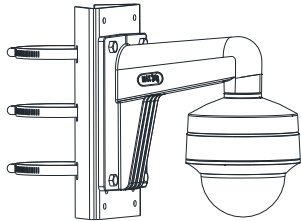

<b>Camera</b>	
Image Sensor	5 MP CMOS image sensor
Resolution	2560 (H) × 1944 (V)
Min. Illumination	Color: 0.01 Lux @ (F1.2, AGC ON), 0 Lux with IR
Shutter Time	PAL: 1/25 s to 1/50, 000 s NTSC: 1/30 s to 1/50, 000 s
Lens	2.7 mm to 13.5 mm motorized vari-focal lens
Horizontal Field of View	95.7° to 29.1°
Lens Mount	Φ 14
Day & Night	IR cut filter
Angle Adjustment	Pan: 0° to 340°; Tilt: 0° to 75°; Rotate: 0° to 355°
Synchronization	Internal synchronization
Frame Rate	PAL: 5 MP@20fps, 4 MP@25fps, 1080p@25fps NTSC: 5 MP@20fps, 4 MP@30fps, 1080p@30fps
<b>Menu</b>	
AGC	Support
D/N Mode	Auto/Color/BW (Black and White)
White Balance	ATW/MWB
BLC	Support
DWDR (Digital Wide Dynamic Range)	Support
Functions	Brightness, Sharpness, DNR, Mirror, Smart IR
<b>Interface</b>	
Video Output	1 HD analog output
<b>General</b>	
Operating Conditions	-40 °C to 60 °C (-40 °F to 140 °F), humidity: 90% or less (non-condensation)
Power Supply	12 VDC ±25%, PoC.af
Power Consumption	Max. 6.6 W
Material	Plastic
IR Range	Up to 40 m
Communication	Up the coax, Protocol: HIKVISION-C (TVI output)
Dimensions	Ø 136 mm × 101.9 mm ( Ø 5.35" × 4.01")
Weight	Approx. 455 g (1.00 lb.)

**Order Model**

DS-2CE56H0T-ITZE

**Dimension**

**Accessory**

**DS-1275ZJ-SUS**  
Vertical Pole Mount

**DS-1273ZJ-130B**  
Wall Mount

**DS-1276ZJ-SUS**  
Corner Mount

**DS-1271ZJ-130**  
Pendant Mount